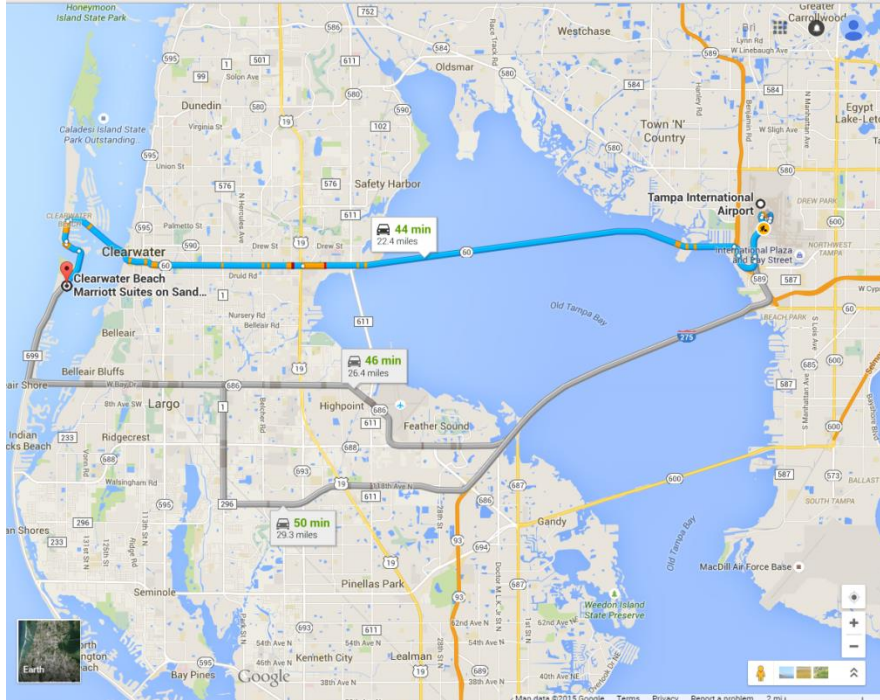

## Map & Directions

| Driving directions  | Driving directions   | Driving directions   |
|---|--|--|
| <p>via FL-60 W <b>44 min</b><br/>38 min without traffic - Show traffic 22.4 miles</p> <p><b>Tampa International Airport</b><br/>4100 George J Bean Parkway, Tampa, FL 33607</p> <p>Get on FL-60 W from George J Bean Outbound Pkwy/George J Bean Pkwy<br/>^ 6 min (2.7 mi)</p> <ul style="list-style-type: none"> <li>↑ Head north 410 ft</li> <li>↘ Slight right 0.3 mi</li> <li>↑ Continue straight 315 ft</li> <li>↘ Slight left onto George J Bean Outbound Pkwy/George J Bean Pkwy 1.1 mi</li> <li>↑ Use the right lane to take the Florida 589 Toll N/Veterans Expwy ramp to Florida 60 W/Clearwater 0.1 mi</li> <li>↘ Keep right at the fork, follow signs for Florida 589 Toll N/Veterans Expressway 0.8 mi</li> <li>↙ Keep left, follow signs for FL-60 W/Clearwater 0.3 mi</li> </ul> <p>Follow FL-60 W to Coronado Dr/S Gulfview Blvd in Clearwater<br/>v 31 min (17.7 mi)</p> | <p>via FL-60 W <b>44 min</b><br/>38 min without traffic - Show traffic 22.4 miles</p> <p><b>Tampa International Airport</b><br/>4100 George J Bean Parkway, Tampa, FL 33607</p> <p>Get on FL-60 W from George J Bean Outbound Pkwy/George J Bean Pkwy<br/>v 6 min (2.7 mi)</p> <p>Follow FL-60 W to Coronado Dr/S Gulfview Blvd in Clearwater<br/>^ 31 min (17.7 mi)</p> <ul style="list-style-type: none"> <li>↑ Continue onto FL-60 W 11.2 mi</li> <li>↑ Continue straight onto FL-60 W/Gulf to Bay Blvd</li> <li>ⓘ Continue to follow FL-60 W 6.4 mi</li> <li>📍 At the traffic circle, take the 4th exit onto Causeway Blvd/Clearwater Memorial Causeway 499 ft</li> </ul> <p>Follow Coronado Dr, S Gulfview Blvd and Gulf Blvd to your destination<br/>v 7 min (2.0 mi)</p> <p><b>Clearwater Beach Marriott Suites on Sand Key</b><br/>1201 Gulf Boulevard, Clearwater Beach, FL 33767</p> <p><small>These directions are for planning purposes only. You may find that construction projects, traffic, weather, or other events may cause conditions to differ from the</small></p> | <p>Pkwy/George J Bean Pkwy<br/>v 6 min (2.7 mi)</p> <p>Follow FL-60 W to Coronado Dr/S Gulfview Blvd in Clearwater<br/>v 31 min (17.7 mi)</p> <p>Follow Coronado Dr, S Gulfview Blvd and Gulf Blvd to your destination<br/>^ 7 min (2.0 mi)</p> <ul style="list-style-type: none"> <li>↑ Continue onto Coronado Dr/S Gulfview Blvd</li> <li>ⓘ Continue to follow Coronado Dr 0.5 mi</li> <li>↑ Coronado Dr turns slightly right and becomes S Hamden Dr 413 ft</li> <li>↑ S Hamden Dr turns left and becomes S Gulfview Blvd 0.4 mi</li> <li>↘ Turn right onto Gulf Blvd 1.0 mi</li> <li>↙ Turn left 72 ft</li> <li>↘ Turn right</li> <li>ⓘ Destination will be on the left 203 ft</li> </ul> <p><b>Clearwater Beach Marriott Suites on Sand Key</b><br/>1201 Gulf Boulevard, Clearwater Beach, FL 33767</p> <p><small>These directions are for planning purposes only. You may find that construction</small></p> |