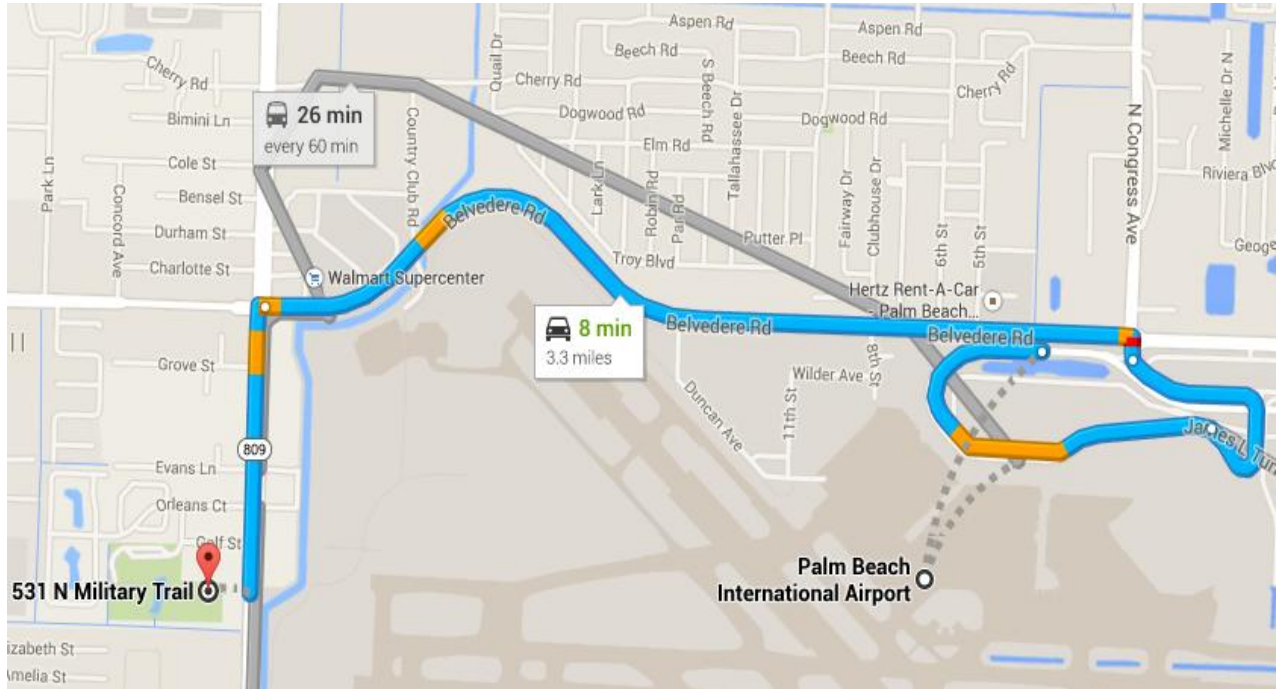

## Directions from Palm Beach International Airport

1. Head west on James L Turnage Blvd (0.8 mi)
2. Keep right to continue on Perimeter Rd (0.4 mi)
3. Turn left onto Belvedere Rd (1.7 mi)
4. Turn left onto FL-809 S/N Military Trail
5. Destination will be on the right

### *Romeo's Pizza*

4917 Southern Boulevard

West Palm Beach, FL 33415

(561) 471-9695

**Americab**

West Palm Beach, FL

americabtaxi.com

(561) 506-5500

**Palm Beach Taxi**

2691 Dudley Drive East

West Palm Beach, FL 33415

(561) 294-1417