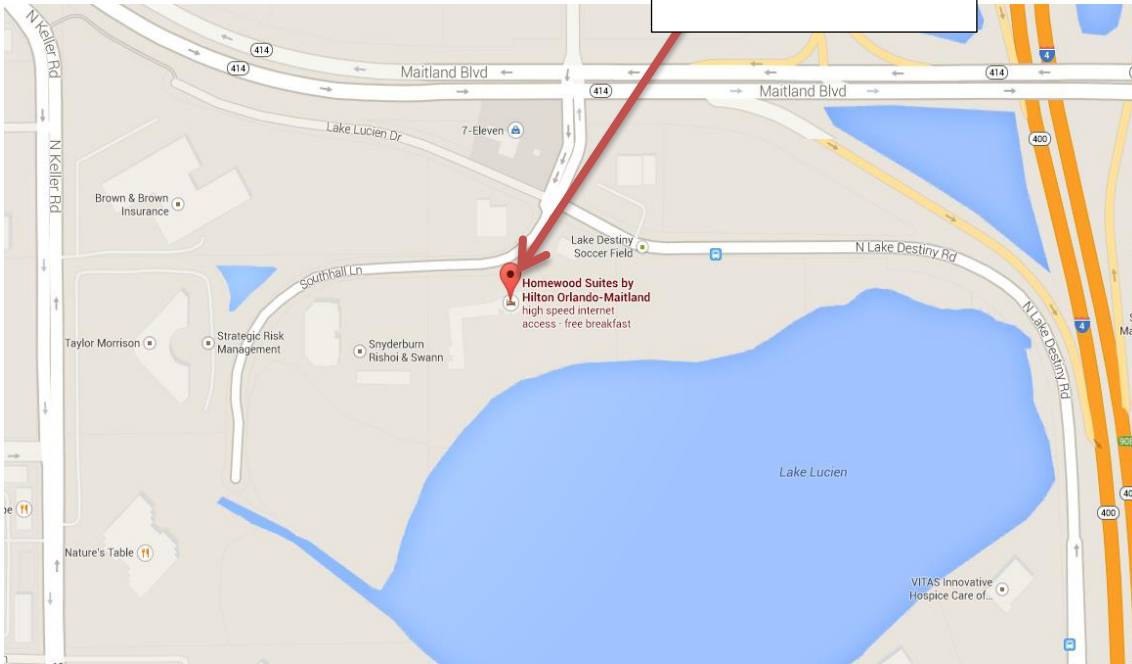

Homewood Suites/Hilton
Orlando-Maitland
290 Southhall Lane
Maitland, FL 32751

Directions from Orlando International Airport:

1. Head north on S Access Rd/Jeff Fuqua Blvd/Continue to follow Jeff Fuqua Blvd (1.7 mi)
2. Slight left onto S Semoran Blvd (6.4 mi)
3. Take the ramp to Downtown/Orlando (0.2 mi)
**Toll road*
4. Merge onto FL-408 W/Hwy 408 W (3.9 mi)
5. Take exit 10B to merge onto I-4 E toward Daytona Beach (7.1 mi)
**Partial toll road*
6. Take exit 90B for Maitland Blvd toward FL-414 W (0.7 mi)
7. Keep right at the fork, follow signs for Florida 414 W/Lk Destiny Dr N and merge onto FL-414 W/Maitland Blvd (0.1 mi)
8. Merge onto FL-414 W/Maitland Blvd (390 ft)
9. Turn left onto N Lake Destiny Rd (440 ft)
10. Continue onto Southhall Ln (249 ft)